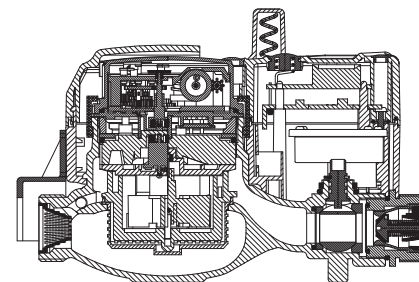

GENERAL

- MID Certificated
- Integrated Lora module-chipset allows both LORA and FSK modulation
- Supports LoRaWAN™ and Wireless MBUS Protocols simultaneously (Optional)
- Supports LoRaWAN™ - Class A Protocol
- Supports Wireless MBUS Protocol
- Selectable Frequency Band EU 863-870 Mhz
- Complete management of the water consumption
- Contactless card usage ensures isolation against external effects
- Setting up different tariffs • Suitable for potable water
- IP68 protected electronic circuit and mechanical meter
- Check valve disabling bidirectional water flow
- Fitting security cover and electronic sensor
- Lithium battery replaceable by local administration
- LCD display with backlight
- Suitable for cold water up to 50°C
- All spare parts available, wide range of service network
- Leakage control system, 3 years of warranty

PERFORMANCE DATA

Nominal Diameter	DN	15/20	20
Overload Flowrate	Q4	m³/h	3,125 5
Permanent Flowrate	Q3	m³/h	2,5 4
Transitional Flowrate	Q2	m³/h	0,016 0,0256
Minimum Flowrate	Q1	m³/h	0,010 0,016
Q3/Q1 (MI-001 OIML R49)	-	≤250	≤250
Initial Flow	Qi	l/h	7
Maximum Working Pressure	bar	16	
Maximum Working Temperature	°C	50	
Pressure Loss	bar	0,63	
Maximum Registration Capacity	m³	9999/ 99999/ 99999,99/ 99999,999	
Smallest Reading Resolution	m³	0,00005	
Mounting on the network	-	Horizontal	
Accuracy Class	-	Class 1 / Class 2	
Quantity per package	-	5	
Package dimensions	cm	16x55x24	

DIMENSIONS

Nominal diameter	DN	15	20	mm
Connecting diameter	D	G 3/4	G 1	B
Total overall meter height	H	138	138	mm
Axis height	h	27	27	mm
Length	L	190	190	mm
Width	B	100	100	mm
Length with connections	LB	270	270	mm
LCD Screen Length		64x20	64x20	mm
LCD Screen Angle		30°	30°	mm
Unit weight		1,70	1,70	kg
Package Weight (without connections)		9,19	9,19	kg
Package Weight (with connections)		10,00	10,14	kg