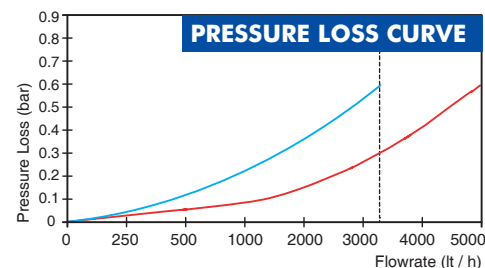

"Due to continuous development of our products, we reserve the right to modify our product design or construction without prior notice."