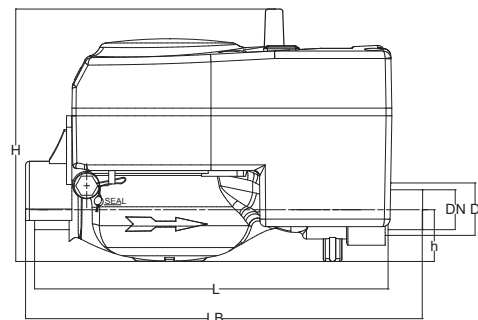

### DIMENSIONS

Nominal diameter	DN	15	20	mm
Connecting diameter	D	G 3/4	G 1	B
Total overall meter height	H	138	138	mm
Axis height	h	27	27	mm
Length	L	190	190	mm
Width	B	100	100	mm
Length with connections	LB	270	270	mm
LCD Screen Length		64x20	64x20	mm
LCD Screen Angle		30°	30°	mm
Unit weight		1,70	1,70	kg
Package Weight (without connections)		9,19	9,19	kg
Package Weight (with connections)		10,00	10,14	kg