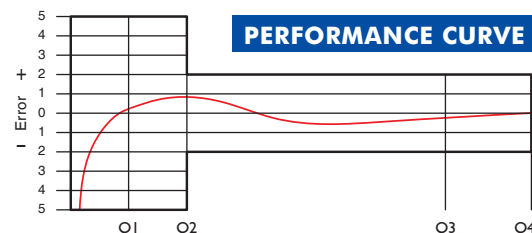

### DIMENSIONS

Nominal diameter	DN	15	20	mm
Connecting diameter	D	G 3/4	G 1	B
Total overall meter height	H	138	138	mm
Axis height	h	27	27	mm
Length	L	190	190	mm
Width	B	100	100	mm
Length with connections	LB	270	270	mm
LCD Screen Length		64x20	64x20	mm
LCD Screen Angle		30°	30°	mm
Unit weight		1,70	1,70	kg
Package Weight (without connections)		9,19	9,19	kg
Package Weight (with connections)		10,00	10,14	kg