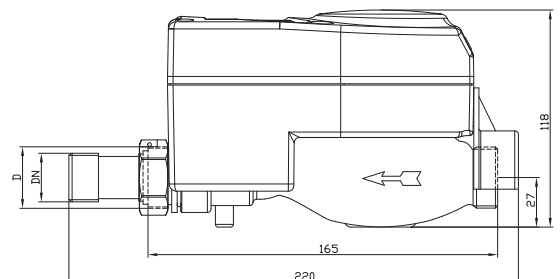

DIMENSIONS

Nominal diameter	DN	15	15	20	mm
Connecting diameter	D	G 3/4	G 3/4	G 1	B
Total overall meter height	H	118	118	118	mm
Axis height	h	27	27,5	27	mm
Width	B	100	100	100	mm
Length	L	165 170	190	190	mm
Length with connections	LB	245 250	270	270	mm
LCD Screen Length		64x20	64x20	64x20	mm
LCD Screen Angle		30°	30°	30°	mm
Unit weight		1.65	1.64	1.64	kg
Package Weight (without connections)		8.90	8.94	8.94	kg
Package Weight (with connections)		9.70	9.74	9.99	kg
Quantity per package		5	5	5	pcs
Package dimensions		16x54x23	16x54x23	16x54x23	cm