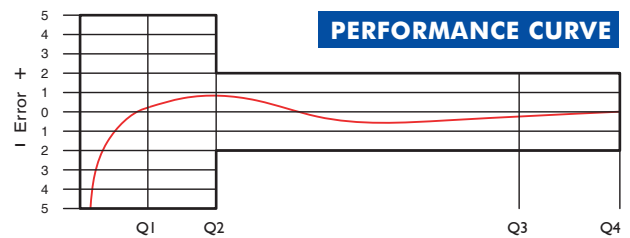

PERFORMANCE DATA

Overload Flowrate	Q4	m ³ /h	2.0
Permanent Flowrate	Q3	m ³ /h	1.6
Transitional Flowrate	Q2	m ³ /h	0.00512
Minimum Flowrate	Q1	m ³ /h	0.0032
Overload Flowrate	Q4	m ³ /h	3.125
Permanent Flowrate	Q3	m ³ /h	2.500
Transitional Flowrate	Q2	m ³ /h	0.008
Minimum Flowrate	Q1	m ³ /h	0.005
Overload Flowrate	Q4	m ³ /h	5
Permanent Flowrate	Q3	m ³ /h	4
Transitional Flowrate	Q2	m ³ /h	0.0128
Minimum Flowrate	Q1	m ³ /h	0.008
Q3/Q1 (MI-001 OIML R49)	-		≤500
Maximum Registration Capacity	m ³		9999/99999/99999,99/99999,999
Mounting on the network	-		All Positions
Initial Flow	Qi	l/h	1
Maximum Working Pressure	bar		16
Maximum Working Temperature	°C		50
Pressure Loss	bar		0,63
Smallest Reading Resolution	m ³		0.00005
Class	-		Class 1 / Class 2

DIMENSIONS

Nominal diameter	DN	15	15	20	mm
Connecting diameter	D	G 3/4	G 3/4	G 1	B
Total overall meter height	H	118	118	118	mm
Axis height	h	27	27,5	27	mm
Width	B	100	100	100	mm
Length	L	165 170	190	190	mm
Length with connections	LB	245 250	270	270	mm
LCD Screen Length		64x20	64x20	64x20	mm
LCD Screen Angle		30°	30°	30°	mm
Unit weight		1.65	1.64	1.64	kg
Package Weight (without connections)		8.90	8.94	8.94	kg
Package Weight (with connections)		9.70	9.74	9.99	kg
Quantity per package		5	5	5	pcs
Package dimensions		16x54x23	16x54x23	16x54x23	cm