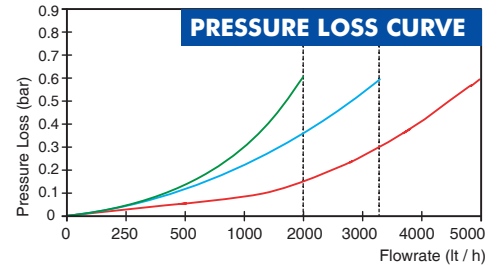

GENERAL

- MID Certified
- Radio Frequency automatic remote reading
- Reading through the center of the GPRS system, the collector of conformity
- Contactless card usage ensures isolation against external effects
- Setting up different tariffs • Suitable for potable water
- IP68 protected electronic circuit and mechanical meter
- Check valve disabling bidirectional water flow
- Fitting security cover and electronic sensor
- Lithium battery replaceable by local administration
- LCD display with backlight • Suitable for cold water up to 50°C
- All spare parts available, wide range of service network
- Leakage control system, 3 years of warranty