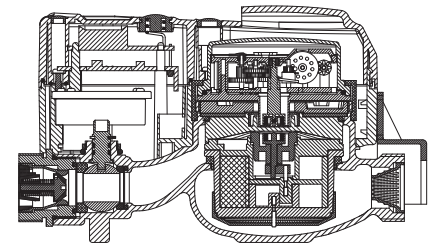

PERFORMANCE DATA

Overload Flowrate	Q4	m ³ /h	2.0
Permanent Flowrate	Q3	m ³ /h	1.6
Transitional Flowrate	Q2	m ³ /h	0.00512
Minimum Flowrate	Q1	m ³ /h	0.0032
Overload Flowrate	Q4	m ³ /h	3.125
Permanent Flowrate	Q3	m ³ /h	2.500
Transitional Flowrate	Q2	m ³ /h	0.008
Minimum Flowrate	Q1	m ³ /h	0.005
Overload Flowrate	Q4	m ³ /h	5
Permanent Flowrate	Q3	m ³ /h	4
Transitional Flowrate	Q2	m ³ /h	0.0128
Minimum Flowrate	Q1	m ³ /h	0.008
Q3/Q1 (MI-001 OIML R49)	-		≤500
Maximum Registration Capacity	m ³		9999/99999/99999,99/99999,999
Mounting on the network	-		All Positions
Initial Flow	Qi	l/h	1
Maximum Working Pressure	bar		16
Maximum Working Temperature	°C		50
Pressure Loss	bar		0,63
Smallest Reading Resolution	m ³		0.00005
Class	-		Class 1 / Class 2

DIMENSIONS

Nominal diameter	DN	15	15	20	mm
Connecting diameter	D	G 3/4	G 3/4	G 1	B
Total overall meter height	H	118	118	118	mm
Axis height	h	27	27,5	27	mm
Width	B	100	100	100	mm
Length	L	165 170	190	190	mm
Length with connections	LB	245 250	270	270	mm
LCD Screen Length		64x20	64x20	64x20	mm
LCD Screen Angle		30°	30°	30°	mm
Unit weight		1.65	1.64	1.64	kg
Package Weight (without connections)		8.90	8.94	8.94	kg
Package Weight (with connections)		9.70	9.74	9.99	kg
Quantity per package		5	5	5	pcs
Package dimensions		16x54x23	16x54x23	16x54x23	cm