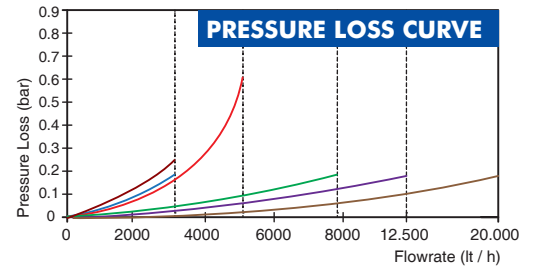

GENERAL

- MID Certified
- Direct communication with central station through GPRS/GSM
- Complete management of the water consumption
- Elimination of meter reading process
- No meter dismantling because of the debts
- Setting up different tariffs
- Ultrasonic principle assures very high sensitivity even at low flow
- 3.6V Lithium battery replaced by local administration
- LCD display with back light • Advanced service network
- Suitable for cold water up to 50°C • Suitable for potable water
- No measurement of air • Reverse flow detection
- Wide dynamic measuring range and low pressure loss
- Solid stainless steel reflector • IP 68 protection class
- Can be mounted all positions desired
- Leakage control system, • 3 years of warranty
- Service and spare parts available for 10 years