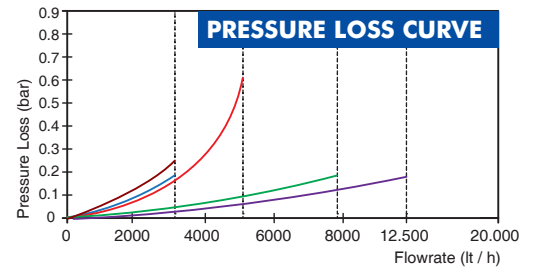

GENERAL

- MID Certificated • STS Certificated
- Robust and proved encryption technology
- Loading credit without smart card from anywhere
- Radio Frequency automatic remote reading
- Complete management of the water consumption
- Elimination of meter reading process
- No meter dismantling because of the debts
- Setting up different tariffs
- Ultrasonic principle assures very high sensitivity even at low flow
- 3.6V Lithium battery replaced by local administration
- LCD display with back light • Advanced service network
- Suitable for cold water up to 50°C • Suitable for potable water
- No measurement of air • Reverse flow detection
- Wide dynamic measuring range and low pressure loss
- Solid stainless steel reflector • IP 68 protection class
- Can be mounted all positions desired
- Leakage control system, • 3 years of warranty
- Service and spare parts available for 10 years