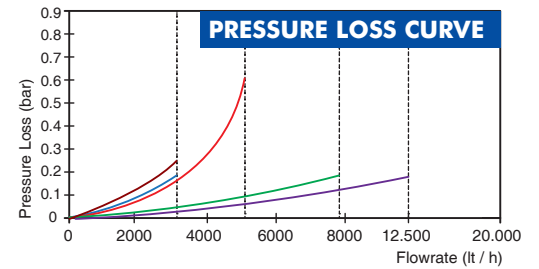

GENERAL

- MID Certificated • RF Readings
- Supports Wireless MBUS Protocol
- Integrated Lora module-chipset allows both LORA and FSK modulation
- Supports LoRaWAN™ and Wireless MBUS Protocols simultaneously (Optional)
- Supports LoRaWAN™ - Class A Protocol • Built-in buzzer
- Selectable Frequency Band EU 863-870 Mhz
- Ultrasonic principle assures very high sensitivity even at low flow
- Contactless card usage ensures isolation against external affects
- 3.6V Lithium battery replaced by local administration
- LCD display with back light • Advanced service network
- Suitable for cold water up to 50°C • Suitable for potable water
- No measurement of air • Reverse flow detection
- Wide dynamic measuring range and low pressure loss
- Solid stainless steel reflector • IP 68 protection class
- Can be mounted all positions desired
- Leakage control system, • 3 years of warranty
- Service and spare parts available for 10 years