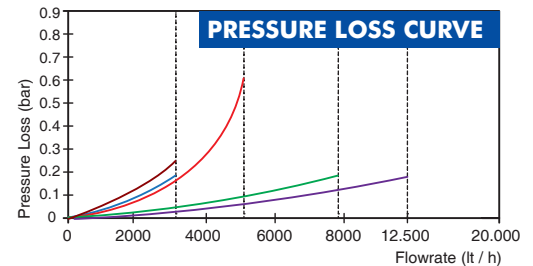

GENERAL

- MID Certificated • RF Readings
- Supports Wireless MBUS Protocol
- Integrated Lora module-chipset allows both LORA and FSK modulation
- Supports LoRaWAN™ and Wireless MBUS Protocols simultaneously (Optional)
- Supports LoRaWAN™ - Class A Protocol • Built-in buzzer
- Selectable Frequency Band EU 863-870 Mhz
- Ultrasonic principle assures very high sensitivity even at low flow
- Contactless card usage ensures isolation against external affects
- 3.6V Lithium battery replaced by local administration
- LCD display with back light • Advanced service network
- Suitable for cold water up to 50°C • Suitable for potable water
- No measurement of air • Reverse flow detection
- Wide dynamic measuring range and low pressure loss
- Solid stainless steel reflector • IP 68 protection class
- Can be mounted all positions desired
- Leakage control system, • 3 years of warranty
- Service and spare parts available for 10 years