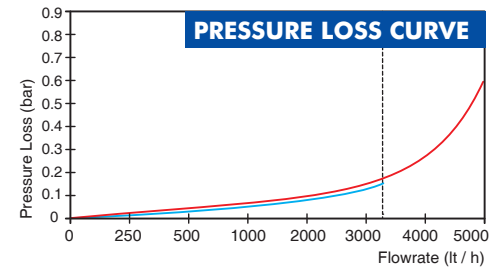

BAYLAN

WATER METERS

AK-411P RF / LoRa Remote Reading and Prepaid Ultrasonic Water Meters

GENERAL

- MID Certificated • RF Readings
- Supports Wireless MBUS Protocol
- Integrated Lora module-chipset allows both LORA and FSK modulation
- Supports LoRaWAN™ and Wireless MBUS Protocols simultaneously (Optional)
- Supports LoRaWAN™ - Class A Protocol • Built-in buzzer
- Selectable Frequency Band EU 863-870 Mhz
- Composite body with high resistance to pressure and impacts
- Ultrasonic principle assures very high sensitivity even at low flow
- Contactless card usage ensures isolation against external affects
- 3.6V Lithium battery replaced by local administration
- LCD display with back light • Advanced service network
- Suitable for cold water up to 50°C • Suitable for potable water
- No measurement of air • Reverse flow detection
- Wide dynamic measuring range and low pressure loss
- Solid stainless steel reflector • IP 68 protection class
- Can be mounted all positions desired
- Leakage control system, • 3 years of warranty
- Service and spare parts available for 10 years
- Brass or composite end connection options

DIMENSIONS

Nominal diameter	DN	15	20	mm
Connecting diameter	D	G 3/4	G 1	B
Total overall meter height	H	150	150	mm
Axis height	h	19	19	mm
Width	B	91	91	mm
Length	L	190	190	mm
Length with connections	LB	270	270	mm
LCD Screen Length		55x30	55x30	mm
LCD Screen Angle		30°	30°	mm
Unit weight		0,95	1,00	kg
Package Weight (without connec.)		5,55	5,90	kg
Package Weight (with connec.)		6,20	6,70	kg
Package dimensions		17x52x23	17x52x23	cm