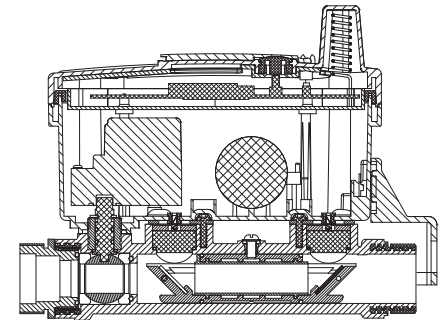

BAYLAN

WATER METERS

AK-411P RF / LoRa Remote Reading and Prepaid Ultrasonic Water Meters

GENERAL

- MID Certificated • RF Readings
- Supports Wireless MBUS Protocol
- Integrated Lora module-chipset allows both LORA and FSK modulation
- Supports LoRaWAN™ and Wireless MBUS Protocols simultaneously (Optional)
- Supports LoRaWAN™ - Class A Protocol • Built-in buzzer
- Selectable Frequency Band EU 863-870 Mhz
- Composite body with high resistance to pressure and impacts
- Ultrasonic principle assures very high sensitivity even at low flow
- Contactless card usage ensures isolation against external affects
- 3.6V Lithium battery replaced by local administration
- LCD display with back light • Advanced service network
- Suitable for cold water up to 50°C • Suitable for potable water
- No measurement of air • Reverse flow detection
- Wide dynamic measuring range and low pressure loss
- Solid stainless steel reflector • IP 68 protection class
- Can be mounted all positions desired
- Leakage control system, • 3 years of warranty
- Service and spare parts available for 10 years
- Brass or composite end connection options

DIMENSIONS

Nominal diameter	DN	15	20	mm
Connecting diameter	D	G 3/4	G 1	B
Total overall meter height	H	150	150	mm
Axis height	h	19	19	mm
Width	B	91	91	mm
Length	L	190	190	mm
Length with connections	LB	270	270	mm
LCD Screen Length		55x30	55x30	mm
LCD Screen Angle		30°	30°	mm
Unit weight		0,95	1,00	kg
Package Weight (without connec.)		5,55	5,90	kg
Package Weight (with connec.)		6,20	6,70	kg
Package dimensions		17x52x23	17x52x23	cm