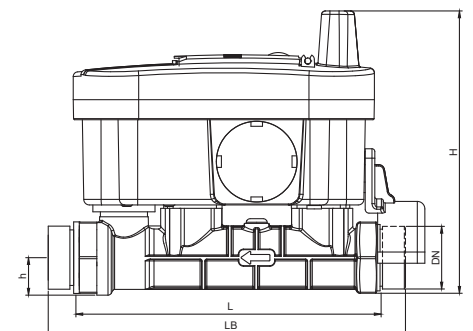

PERFORMANCE DATA

Nominal Diameter	DN	15	20	
Overload Flowrate Q4	m ³ /h	3,125	3,125	5
Permanent Flowrate Q3	m ³ /h	2,5	2,5	4
Transitional Flowrate Q2	m ³ /h	0,010	0,010	0,016
Minimum Flowrate Q1	m ³ /h	0,0063	0,0063	0,010
Pressure Loss	bar	0,16	0,16	0,63
Q3/Q1 (MI-001 OIML R49)	-	≤400		
Mounting on the network	-	All Positions		
Maximum Registration Capacity	m ³	999999		
Initial Flow Qi	l/h	3		
Maximum Working Pressure	bar	16		
Maximum Working Temperature	°C	50		
Smallest Reading Resolution	m ³	0,00001		
Accuracy Class	-	Class 1/Class 2		
Quantity per package	-	5		

DIMENSIONS

Nominal diameter	DN	15	20	mm
Connecting diameter	D	G 3/4	G 1	B
Total overall meter height	H	150	150	mm
Axis height	h	19	19	mm
Width	B	91	91	mm
Length	L	190	190	mm
Length with connections	LB	270	270	mm
LCD Screen Length		55x30	55x30	mm
LCD Screen Angle		30°	30°	mm
Unit weight		0,95	1,00	kg
Package Weight (without connec.)		5,55	5,90	kg
Package Weight (with connec.)		6,20	6,70	kg
Package dimensions		17x52x23	17x52x23	cm