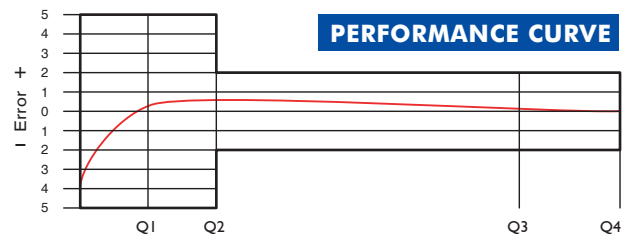

PERFORMANCE DATA

Nominal Diameter	DN	15	20	
Overload Flowrate Q4	m ³ /h	3,125	3,125	5
Permanent Flowrate Q3	m ³ /h	2,5	2,5	4
Transitional Flowrate Q2	m ³ /h	0,010	0,010	0,016
Minimum Flowrate Q1	m ³ /h	0,0063	0,0063	0,010
Pressure Loss	bar	0,16	0,16	0,63
Q3/Q1 (MI-001 OIML R49)	-	≤400		
Mounting on the network	-	All Positions		
Maximum Registration Capacity	m ³	999999		
Initial Flow Qi	l/h	3		
Maximum Working Pressure	bar	16		
Maximum Working Temperature	°C	50		
Smallest Reading Resolution	m ³	0,00001		
Accuracy Class	-	Class 1/Class 2		
Quantity per package	-	5		

DIMENSIONS

Nominal diameter	DN	15	20	mm
Connecting diameter	D	G 3/4	G 1	B
Total overall meter height	H	150	150	mm
Axis height	h	19	19	mm
Width	B	91	91	mm
Length	L	190	190	mm
Length with connections	LB	270	270	mm
LCD Screen Length		55x30	55x30	mm
LCD Screen Angle		30°	30°	mm
Unit weight		0,95	1,00	kg
Package Weight (without connec.)		5,55	5,90	kg
Package Weight (with connec.)		6,20	6,70	kg
Package dimensions		17x52x23	17x52x23	cm