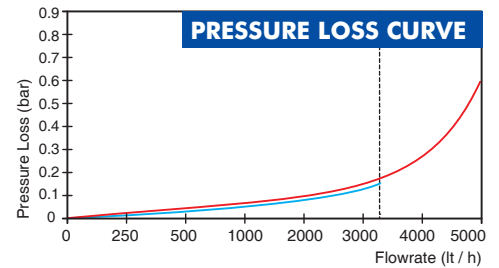

AK-411PE RF / LoRa Remote Reading and Prepaid Ultrasonic Water Meters

GENERAL

- MID Certificated • RF Readings
- Supports Wireless MBUS Protocol
- Integrated Lora module-chipset allows both LORA and FSK modulation
- Supports LoRaWAN™ and Wireless MBUS Protocols simultaneously (Optional)
- Supports LoRaWAN™ - Class A Protocol • Built-in buzzer
- Selectable Frequency Band EU 863-870 Mhz
- Composite body with high resistance to pressure and impacts
- Ultrasonic principle assures very high sensitivity even at low flow
- Contactless card usage ensures isolation against external affects
- 3.6V Lithium battery replaced by local administration
- LCD display with back light • Advanced service network
- Suitable for cold water up to 50°C • Suitable for potable water
- No measurement of air • Reverse flow detection
- Wide dynamic measuring range and low pressure loss
- Solid stainless steel reflector • IP 68 protection class
- Can be mounted all positions desired
- Leakage control system, • 3 years of warranty
- Service and spare parts available for 10 years
- Brass or composite end connection options

DIMENSIONS

Nominal diameter	DN	15	20	mm
Connecting diameter	D	G 3/4	G 1	B
Total overall meter height	H	150	150	mm
Axis height	h	19	19	mm
Width	B	91	91	mm
Length	L	190	190	mm
Length with connections	LB	270	270	mm
LCD Screen Length		55x30	55x30	mm
LCD Screen Angle		30°	30°	mm
Unit weight		0,95	1,00	kg
Package Weight (without connec.)		5,55	5,90	kg
Package Weight (with connec.)		6,20	6,70	kg
Package dimensions		17x52x23	17x52x23	cm