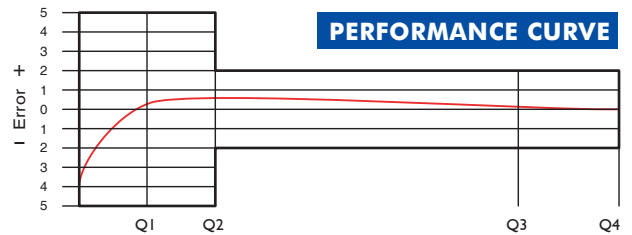

AK-411PE RF / LoRa Remote Reading and Prepaid Ultrasonic Water Meters

GENERAL

- MID Certificated • RF Readings
- Supports Wireless MBUS Protocol
- Integrated Lora module-chipset allows both LORA and FSK modulation
- Supports LoRaWAN™ and Wireless MBUS Protocols simultaneously (Optional)
- Supports LoRaWAN™ - Class A Protocol • Built-in buzzer
- Selectable Frequency Band EU 863-870 Mhz
- Composite body with high resistance to pressure and impacts
- Ultrasonic principle assures very high sensitivity even at low flow
- Contactless card usage ensures isolation against external affects
- 3.6V Lithium battery replaced by local administration
- LCD display with back light • Advanced service network
- Suitable for cold water up to 50°C • Suitable for potable water
- No measurement of air • Reverse flow detection
- Wide dynamic measuring range and low pressure loss
- Solid stainless steel reflector • IP 68 protection class
- Can be mounted all positions desired
- Leakage control system, • 3 years of warranty
- Service and spare parts available for 10 years
- Brass or composite end connection options

PERFORMANCE DATA

Nominal Diameter	DN	15	20
Overload Flowrate	Q4	m³/h 3,125	3,125 5
Permanent Flowrate	Q3	m³/h 2,5	2,5 4
Transitional Flowrate	Q2	m³/h 0,010	0,010 0,016
Minimum Flowrate	Q1	m³/h 0,0063	0,0063 0,010
Pressure Loss	bar	0,16	0,16 0,63
Q3/Q1 (MI-001 OIML R49)	-	≤400	
Mounting on the network	-	All Positions	
Maximum Registration Capacity	m³	999999	
Initial Flow	Qi	l/h 3	
Maximum Working Pressure	bar	16	
Maximum Working Temperature	°C	50	
Smallest Reading Resolution	m³	0,00001	
Accuracy Class	-	Class 1/Class 2	
Quantity per package	-	5	

DIMENSIONS

Nominal diameter	DN	15	20	mm
Connecting diameter	D	G 3/4	G 1	B
Total overall meter height	H	150	150	mm
Axis height	h	19	19	mm
Width	B	91	91	mm
Length	L	190	190	mm
Length with connections	LB	270	270	mm
LCD Screen Length		55x30	55x30	mm
LCD Screen Angle		30°	30°	mm
Unit weight		0,95	1,00	kg
Package Weight (without connec.)		5,55	5,90	kg
Package Weight (with connec.)		6,20	6,70	kg
Package dimensions		17x52x23	17x52x23	cm