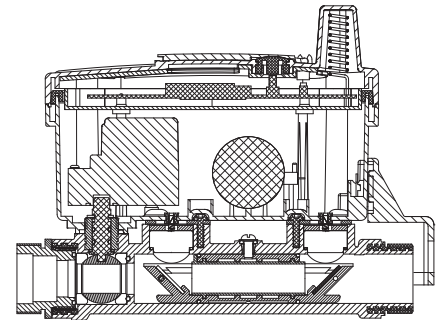

AK-411PE RF / LoRa Remote Reading and Prepaid Ultrasonic Water Meters

GENERAL

- MID Certificated • RF Readings
- Supports Wireless MBUS Protocol
- Integrated Lora module-chipset allows both LORA and FSK modulation
- Supports LoRaWAN™ and Wireless MBUS Protocols simultaneously (Optional)
- Supports LoRaWAN™ - Class A Protocol • Built-in buzzer
- Selectable Frequency Band EU 863-870 Mhz
- Composite body with high resistance to pressure and impacts
- Ultrasonic principle assures very high sensitivity even at low flow
- Contactless card usage ensures isolation against external affects
- 3.6V Lithium battery replaced by local administration
- LCD display with back light • Advanced service network
- Suitable for cold water up to 50°C • Suitable for potable water
- No measurement of air • Reverse flow detection
- Wide dynamic measuring range and low pressure loss
- Solid stainless steel reflector • IP 68 protection class
- Can be mounted all positions desired
- Leakage control system, • 3 years of warranty
- Service and spare parts available for 10 years
- Brass or composite end connection options

DIMENSIONS

Nominal diameter	DN	15	20	mm
Connecting diameter	D	G 3/4	G 1	B
Total overall meter height	H	150	150	mm
Axis height	h	19	19	mm
Width	B	91	91	mm
Length	L	190	190	mm
Length with connections	LB	270	270	mm
LCD Screen Length		55x30	55x30	mm
LCD Screen Angle		30°	30°	mm
Unit weight		0,95	1,00	kg
Package Weight (without connec.)		5,55	5,90	kg
Package Weight (with connec.)		6,20	6,70	kg
Package dimensions		17x52x23	17x52x23	cm