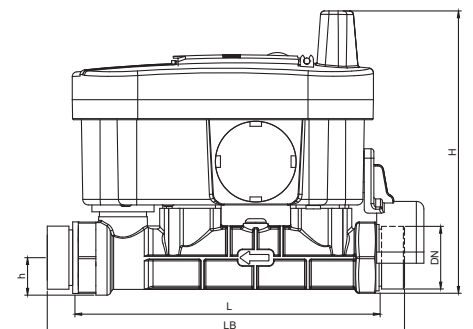

AK-411PE RF / LoRa Remote Reading and Prepaid Ultrasonic Water Meters

GENERAL

- MID Certificated • RF Readings
- Supports Wireless MBUS Protocol
- Integrated Lora module-chipset allows both LORA and FSK modulation
- Supports LoRaWAN™ and Wireless MBUS Protocols simultaneously (Optional)
- Supports LoRaWAN™ - Class A Protocol • Built-in buzzer
- Selectable Frequency Band EU 863-870 Mhz
- Composite body with high resistance to pressure and impacts
- Ultrasonic principle assures very high sensitivity even at low flow
- Contactless card usage ensures isolation against external affects
- 3.6V Lithium battery replaced by local administration
- LCD display with back light • Advanced service network
- Suitable for cold water up to 50°C • Suitable for potable water
- No measurement of air • Reverse flow detection
- Wide dynamic measuring range and low pressure loss
- Solid stainless steel reflector • IP 68 protection class
- Can be mounted all positions desired
- Leakage control system, • 3 years of warranty
- Service and spare parts available for 10 years
- Brass or composite end connection options

PERFORMANCE DATA

Nominal Diameter	DN	15	20
Overload Flowrate	Q4	m³/h 3,125	3,125 5
Permanent Flowrate	Q3	m³/h 2,5	2,5 4
Transitional Flowrate	Q2	m³/h 0,010	0,010 0,016
Minimum Flowrate	Q1	m³/h 0,0063	0,0063 0,010
Pressure Loss	bar	0,16	0,16 0,63
Q3/Q1 (MI-001 OIML R49)	-	≤400	
Mounting on the network	-	All Positions	
Maximum Registration Capacity	m³	999999	
Initial Flow	Qi	l/h 3	
Maximum Working Pressure	bar	16	
Maximum Working Temperature	°C	50	
Smallest Reading Resolution	m³	0,00001	
Accuracy Class	-	Class 1/Class 2	
Quantity per package	-	5	

DIMENSIONS

Nominal diameter	DN	15	20	mm
Connecting diameter	D	G 3/4	G 1	B
Total overall meter height	H	150	150	mm
Axis height	h	19	19	mm
Width	B	91	91	mm
Length	L	190	190	mm
Length with connections	LB	270	270	mm
LCD Screen Length		55x30	55x30	mm
LCD Screen Angle		30°	30°	mm
Unit weight		0,95	1,00	kg
Package Weight (without connec.)		5,55	5,90	kg
Package Weight (with connec.)		6,20	6,70	kg
Package dimensions		17x52x23	17x52x23	cm