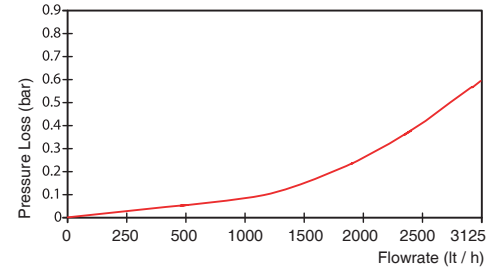

PRESSURE LOSS CURVE