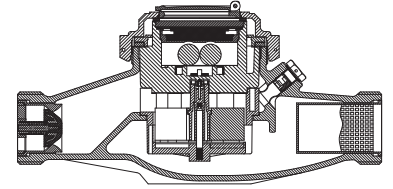

PERFORMANCE DATA

Overload Flowrate	Q4	m³/h	20						
Permanent Flowrate	Q3	m³/h	16						
Transitional Flowrate	Q2	m³/h	0,064	0,0813	0,1024	0,128	0,16	0,2048	0,256
Minimum Flowrate	Q1	m³/h	0,04	0,0508	0,064	0,08	0,1	0,128	0,16
Q3/Q1 (MI-001 OIML R49)	-		400	315	250	200	160	125	100
Maximum Registration Capacity		m³	999999,99999						
Mounting on the network			Horizontal						
Initial Flow	Qi	l/h	6						
Maximum Working Pressure		bar	16						
Maximum Working Temperature		°C	50						
Pressure Loss		bar	0,6						
Smallest Reading Resolution		m³	0,00001						
Class			Class 1 / Class 2