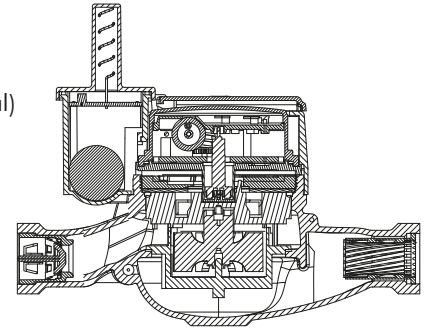

GENERAL

LoRa & wM-Bus Smart Water Meter

- Compact design; meter and communication module in the same housing
- Integrated Lora module-chipset allows both LORA and FSK modulation
- Supports LoRaWAN™ - Class A Protocol
- Supports Wireless MBUS Protocol
- Supports LoRaWAN™ and Wireless MBUS Protocols simultaneously (Optional)
- Selectable Frequency Band EU 863-870 Mhz
- Power Supply 3.6V Lithium Battery • MID Certified
- Vacuumed/air-free mechanism suitable for tropical installation conditions
- Electrostatic epoxy painted body made of corrosion-resistant brass alloy
- Multi jet working principle assures a long service time
- Suitable for potable water and cold water up to 50°C
- Low pressure loss, high sensitivity at initial flow
- Special glass with high resistance to pressure and impact
- Star wheels indicator ready for optical pulse read-out
- 3 years of warranty • Integrated strainer and non-return valve
- Almost no maintenance
- Service and spare parts available for 10 years