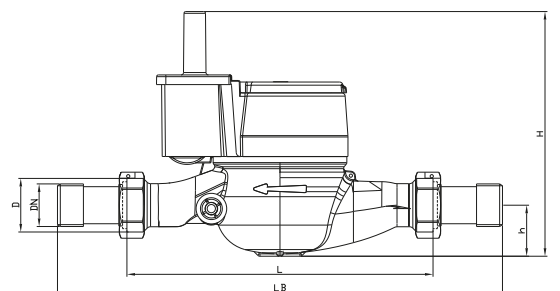

#### DIMENSIONS

Nominal diameter	DN	15	20	mm
Connecting diameter	D	G 3/4	G 1	B
Total overall meter height	H	151,7	151,7	mm
Axis height	h	31,5	31,5	mm
Width	B	85	85	mm
Length	L	190	190	mm
Length with connections	LB	270	270	mm
Unit weight		1,18	1,27	kg
Package Weight (without connect)		6,66	7,12	kg
Package Weight (with connect)		7,46	8,07	kg
Quantity per package		5	5	pcs
Package dimensions		19x54x23	19x54x23	cm