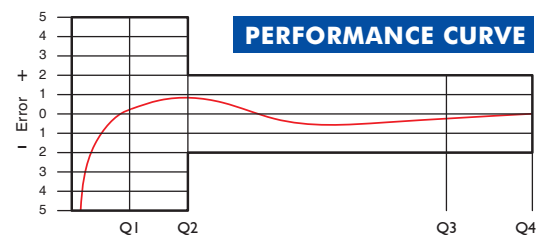

Climatic : -10°C/+55°C | Mechanic: M1/O | Elektromagnetic: E2

• Q2 ≤ Q ≤ Q4 Maximum Permissible Error

Class 2 Water Meters; %±2 (Water Temp. ≤ 30°C), %±3 (Water Temp. > 30°C)

Class 1 Water Meters; %±1 (Water Temp. ≤ 30°C), %±2 (Water Temp. > 30°C)

DIMENSIONS

Nominal diameter	DN	15	20	mm
Connecting diameter	D	G 3/4	G 1	B
Total overall meter height	H	108	108	mm
Axis height	h	21	21	mm
Length	L	190	190	mm
Width	B	100	100	mm
Length with connections	LB	270	270	mm
LCD Screen Length		64x20	64x20	mm
LCD Screen Angle		30°	30°	mm
Unit weight		1,58	1,60	kg
Package Weight (without connections)		8,68	8,90	kg
Package Weight (with connections)		9,50	9,85	kg