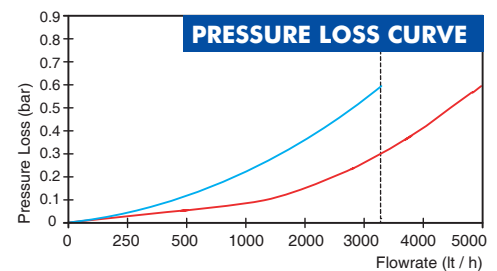

PERFORMANCE DATA

Nominal Diameter	DN	15/20	20
Overload Flowrate	Q4	m³/h	3,125 5
Permanent Flowrate	Q3	m³/h	2,5 4
Transitional Flowrate	Q2	m³/h	0,016 0,0256
Minimum Flowrate	Q1	m³/h	0,010 0,016
Q3/Q1 (MI-001 OIML R49)	-	≤250	≤250
Initial Flow	Qi	l/h	7
Maximum Working Pressure	bar	16	
Maximum Working Temperature	°C	50	
Pressure Loss Class	bar	0,63	
Maximum Registration Capacity	m³	9999/ 99999/ 99999,99/ 99999,999	
Smallest Reading Resolution	m³	0,00005	
Mounting on the network	-	Horizontal	
Accuracy Class	-	Class 1 / Class 2	
Quantity per package	-	5	
Package dimensions	cm	16x55x24