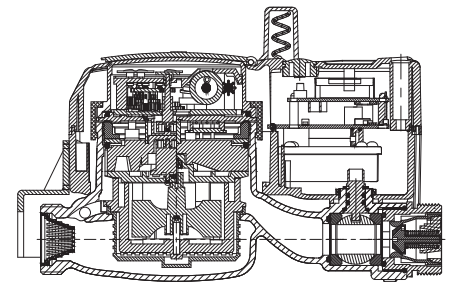

Climatic : -10°C/+55°C | Mechanic: M1/O | Elektromagnetic: E2

• Q2 ≤ Q ≤ Q4 Maximum Permissible Error

Class 2 Water Meters; %±2 (Water Temp. ≤ 30°C), %±3 (Water Temp. > 30°C)

Class 1 Water Meters; %±1 (Water Temp. ≤ 30°C), %±2 (Water Temp. > 30°C)

• Q1 ≤ Q < Q2 Maximum Permissible Error

Class 2 Water Meters; % ± 5 | Class 1 Water Meters; % ± 3

PERFORMANCE DATA

Nominal Diameter	DN	15/20	20
Overload Flowrate	Q4	m³/h	3,125 5
Permanent Flowrate	Q3	m³/h	2,5 4
Transitional Flowrate	Q2	m³/h	0,016 0,0256
Minimum Flowrate	Q1	m³/h	0,010 0,016
Q3/Q1 (MI-001 OIML R49)	-	≤250	≤250
Initial Flow	Qi	l/h	7
Maximum Working Pressure	bar	16	
Maximum Working Temperature	°C	50	
Pressure Loss Class	bar	0,63	
Maximum Registration Capacity	m³	9999/ 99999/ 99999,99/ 99999,999	
Smallest Reading Resolution	m³	0,00005	
Mounting on the network	-	Horizontal	
Accuracy Class	-	Class 1 / Class 2	
Quantity per package	-	5	
Package dimensions	cm	16x55x24	

DIMENSIONS

Nominal diameter	DN	15	20	mm
Connecting diameter	D	G 3/4	G 1	B
Total overall meter height	H	108	108	mm
Axis height	h	21	21	mm
Length	L	190	190	mm
Width	B	100	100	mm
Length with connections	LB	270	270	mm
LCD Screen Length		64x20	64x20	mm
LCD Screen Angle		30°	30°	mm
Unit weight		1,58	1,60	kg
Package Weight (without connections)		8,68	8,90	kg
Package Weight (with connections)		9,50	9,85	kg