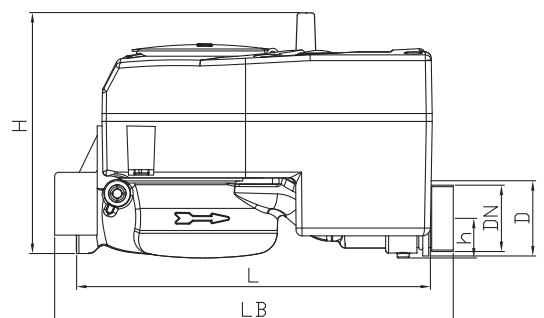

• Q1 ≤ Q < Q2 Maximum Permissible Error

Class 2 Water Meters; % ± 5 | Class 1 Water Meters; % ± 3

PERFORMANCE DATA

Nominal Diameter	DN	15/20	20
Overload Flowrate	Q4	m³/h	3,125 5
Permanent Flowrate	Q3	m³/h	2,5 4
Transitional Flowrate	Q2	m³/h	0,016 0,0256
Minimum Flowrate	Q1	m³/h	0,010 0,016
Q3/Q1 (MI-001 OIML R49)	-	≤250	≤250
Initial Flow	Qi	l/h	7
Maximum Working Pressure	bar	16	
Maximum Working Temperature	°C	50	
Pressure Loss Class	bar	0,63	
Maximum Registration Capacity	m³	9999/ 99999/ 99999,99/ 99999,999	
Smallest Reading Resolution	m³	0,00005	
Mounting on the network	-	Horizontal	
Accuracy Class	-	Class 1 / Class 2	
Quantity per package	-	5	
Package dimensions	cm	16x55x24	

DIMENSIONS

Nominal diameter	DN	15	20	mm
Connecting diameter	D	G 3/4	G 1	B
Total overall meter height	H	108	108	mm
Axis height	h	21	21	mm
Length	L	190	190	mm
Width	B	100	100	mm
Length with connections	LB	270	270	mm
LCD Screen Length		64x20	64x20	mm
LCD Screen Angle		30°	30°	mm
Unit weight		1,58	1,60	kg
Package Weight (without connections)		8,68	8,90	kg
Package Weight (with connections)		9,50	9,85	kg