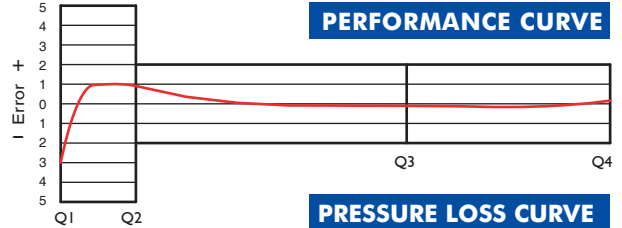

PERFORMANCE CURVE

PRESSURE LOSS CURVE

MAIN TECHNICAL DATA

Max Permissible Error in Upper Flow Rates $Q_2 \leq Q \leq Q_4$: ± 2 ($\leq 30^\circ\text{C}$) (For Class 1 ± 1) ± 3 ($\geq 30^\circ\text{C}$)
 Max Permissible Error in Lower Flow Rates $Q_1 \leq Q \leq Q_2$: ± 5 (For Class 1 ± 3)
 Max Working Temperature : 50°C Pressure Loss : 0,63 bar
 Max Working Pressure : 16 bar Class : Class 1 / Class 2