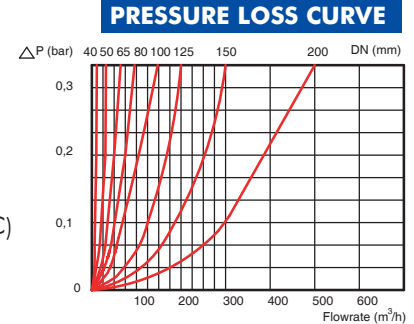

PERFORMANCE CURVE

PRESSURE LOSS CURVE

MAIN TECHNICAL DATA

Max Permissible Error in Upper Flow Rates $Q_2 \leq Q \leq Q_4$: ± 2 ($\leq 30^\circ\text{C}$) (For Class 1 ± 1) ± 3 ($\geq 30^\circ\text{C}$)
 Max Permissible Error in Lower Flow Rates $Q_1 \leq Q \leq Q_2$: ± 5 (For Class 1 ± 3)
 Max Working Temperature : 50°C Pressure Loss : 0,63 bar
 Max Working Pressure : 16 bar Class : Class 1 / Class 2