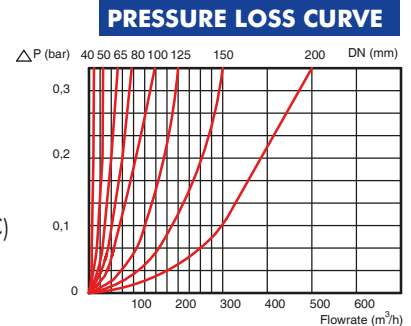

BAYLAN

WATER METERS

AK LoRa

Remote Reading and Prepaid Water Meters

GENERAL

- MID Certificated
- Supports Wireless MBUS Protocol • RF Readings
- Integrated Lora module-chipset allows both LORA and FSK modulation
- Supports LoRaWAN™ - Class A Protocol • Built-in buzzer
- Selectable Frequency Band EU 863-870 Mhz
- Suitable for potable water
- Saves great amount from time
- Wide angle digital screen for easy reading
- No meter dismantling because of the debts
- Setting up different tariffs
- Suitable for cold water up to 50°C
- Almost no maintenance • Non return valve
- All spare parts available, wide range of service network
- Contactless card usage ensures isolation against external affects
- 3 years of warranty • Long life lithium battery supplied