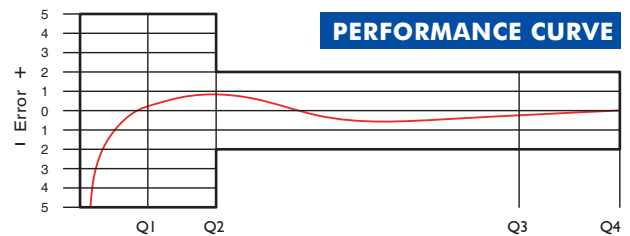

PERFORMANCE DATA

Overload Flowrate	Q4	m³/h	3,125
Permanent Flowrate	Q3	m³/h	2,5
Transitional Flowrate	Q2	m³/h	0,0250
Minimum Flowrate	Q1	m³/h	0,0156
Q3/Q1 (MI-001 OIML R49)			≤ 160
Mounting on the network			Horizontal
Maximum Registration Capacity			9999 / 99999 / 99999,99 / 99999,999
Initial Flowrate	Qi	l/h	5
Maximum Working Pressure		bar	16
Maximum Working Temperature		°C	50
Pressure Loss Class		bar	0,63
Smallest Reading Resolution		m³	0,00005
Class			Class 1 / Class 2