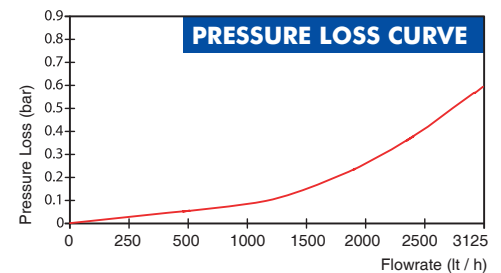

PERFORMANCE DATA

Overload Flowrate	Q4	m³/h	3,125
Permanent Flowrate	Q3	m³/h	2,5
Transitional Flowrate	Q2	m³/h	0,0250
Minimum Flowrate	Q1	m³/h	0,0156
Q3/Q1 (MI-001 OIML R49)			≤ 160
Mounting on the network			Horizontal
Maximum Registration Capacity			9999 / 99999 / 99999,99 / 99999,999
Initial Flowrate	Qi	l/h	5
Maximum Working Pressure		bar	16
Maximum Working Temperature		°C	50
Pressure Loss Class		bar	0,63
Smallest Reading Resolution		m³	0,00005
Class			Class 1 / Class 2