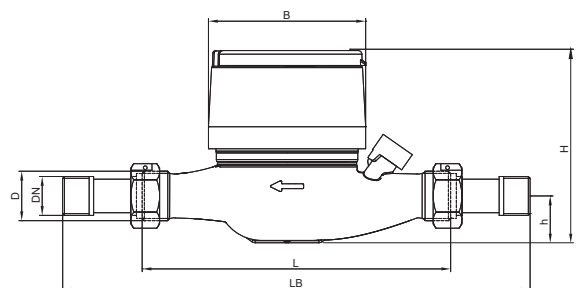

DIMENSIONS

Nominal diameter	DN	15	mm
Connecting diameter	D	G 3/4	B
Total overall meter height	H	103,5	mm
Axis height	h	25	mm
Width	B	84,1	mm
Length	L	165 170	mm
Length with connections	LB	245 250	mm
Unit weight		0,71	kg
Package Weight (without connect)		7,86	kg
Package Weight (with connect)		9,46	kg
Quantity per package		10	pcs
Package dimensions		24,5x45x20	cm