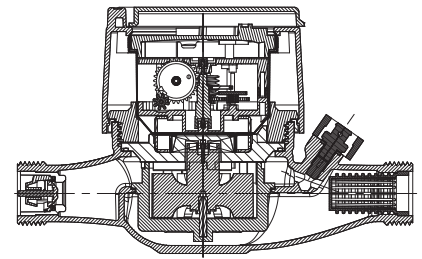

GENERAL

- MID Certified
- Multi jet working principle assures a long service time
- Special glass with high resistance to pressure and impact
- Suitable for potable water
- 359° rotating dial • Security Ring
- With stainless steel register cup
- Low pressure loss, high sensitivity at initial flow
- Electrostatic painted body made of corrosion resistant brass
- Protection against external magnetic fields
- Available for optical reading • Non return valve
- AMR reading features are optional
- 3 years of warranty • Almost no maintenance
- Suitable for cold water up to 50°C
- Service and spare parts available for 10 years
- IP68 Protected
- Environmental Classes

Climatic : -10°C/+55°C | Mechanic: M1/O | Elektromagnetic: E2

- $Q2 \leq Q \leq Q4$ Maximum Permissible Error

Class 2 Water Meters; $\% \pm 2$ (Water Temp. $\leq 30^\circ\text{C}$), $\% \pm 3$ (Water Temp. $> 30^\circ\text{C}$)

Class 1 Water Meters; $\% \pm 1$ (Water Temp. $\leq 30^\circ\text{C}$), $\% \pm 2$ (Water Temp. $> 30^\circ\text{C}$)

- $Q1 \leq Q < Q2$ Maximum Permissible Error

Class 2 Water Meters; $\% \pm 5$ | Class 1 Water Meters; $\% \pm 3$