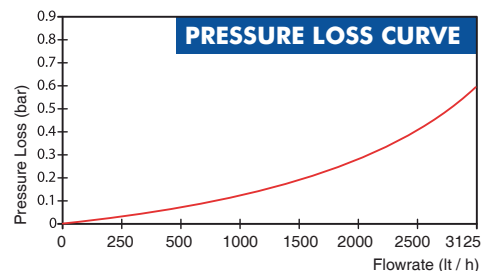

PERFORMANCE DATA

Overload Flowrate	Q4	m³/h	3,125
Permanent Flowrate	Q3	m³/h	2,500
Transitional Flowrate	Q2	m³/h	0,005
Minimum Flowrate	Q1	m³/h	0,003125
Q3/Q1 (MI-001 OIML R49)	-		≤800
Maximum Registration Capacity	m³		9999 / 99999 / 99999,99 / 99999,999
Mounting on the network	-		All Positions
Initial Flow	Qi	l/h	1
Maximum Working Pressure	bar		16
Maximum Working Temperature	°C		50
Pressure Loss Class	bar		0,63
Smallest Reading Resolution	m³		0,00005
Class	-		Class 1 / Class 2