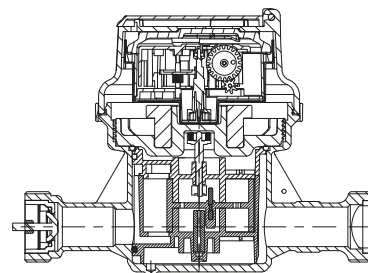

GENERAL

- MID Certified
- Volumetric principle assures very high sensitivity even at low flow
- Suitable for potable water
- Stainless steel register cup
- Very good sensitivity in initial starting
- Special glass with high resistance to pressure and impact
- Electrostatic painted body made of corrosion resistant brass
- Protection against external magnetic fields
- Available for optical reading
- AMR reading features are optional
- 3 years of warranty • Non return valve
- Suitable for cold water up to 50°C
- Almost no maintenance • 359° rotating dial
- Service and spare parts available for 10 years
- IP68 Protected
- Environmental Classes

Climatic : -10°C/+55°C | Mechanic: M1/O | Elektromagnetic: E2

• Q2 ≤ Q ≤ Q4 Maximum Permissible Error

Class 2 Water Meters; %±2 (Water Temp. ≤ 30°C), %±3 (Water Temp. > 30°C)

Class 1 Water Meters; %±1 (Water Temp. ≤ 30°C), %±2 (Water Temp. > 30°C)

• Q1 ≤ Q < Q2 Maximum Permissible Error

Class 2 Water Meters; % ± 5 | Class 1 Water Meters; % ± 3