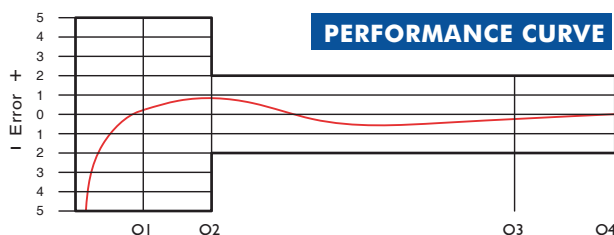

Climatic : -10°C/+55°C | Mechanic: M1/O | Elektromagnetic: E2

• Q2 ≤ Q ≤ Q4 Maximum Permissible Error

Class 2 Water Meters; %±2 (Water Temp. ≤ 30°C), %±3 (Water Temp. > 30°C)

Class 1 Water Meters; %±1 (Water Temp. ≤ 30°C), %±2 (Water Temp. > 30°C)

DIMENSIONS

Nominal diameter	DN	15	15	20	20	mm
Connecting diameter	D	G 3/4	G 3/4	G 1	G 1	B
Total overall meter height	H	124	124	124	124	mm
Axis height	h	21	21	21	21	mm
Width	B	98	98	98	98	mm
Length	L	110 115 130	165 170 190	110 115 130	165 190	mm
Length with connections	LB	190 195 210	245 250 270	190 195 210	245 270	mm
Unit weight		0,84/0,90	0,94/1,00	0,84/0,90	0,97/1,03	kg
Package Weight (without connect.)		9,70	10,70	9,70	11,00	kg
Package Weight (with connect.)		11,30	12,30	11,60	12,90	kg
Quantity per package		10	10	10	10	pcs.
Package dimensions		27x49x16	27x48x20	27x49x16	27x48x20	cm