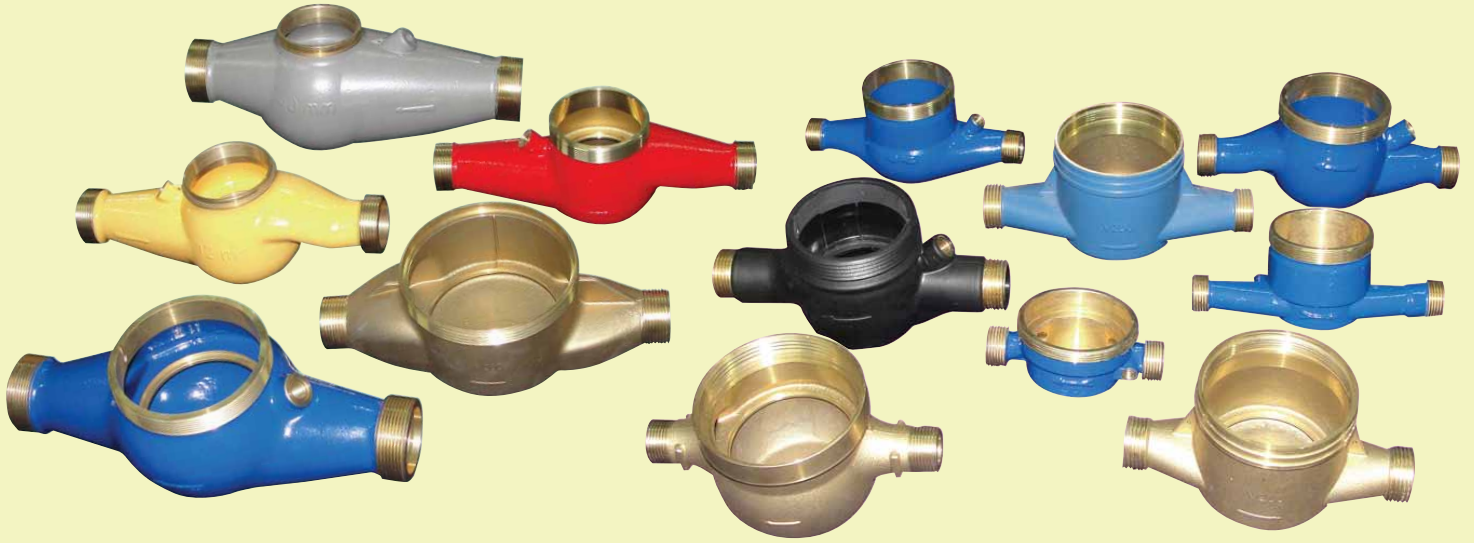

Water Meter Bodies

Various types of brass and composite
water meter bodies from DN 15 to DN 50

"Due to continuous development of our products, we reserve the right to modify our product design or construction without prior notice"

Water Meter Head Screws

Various types of
brass and composite
water meter head screws

"Due to continuous development of our products, we reserve the right to modify our product design or construction without prior notice"